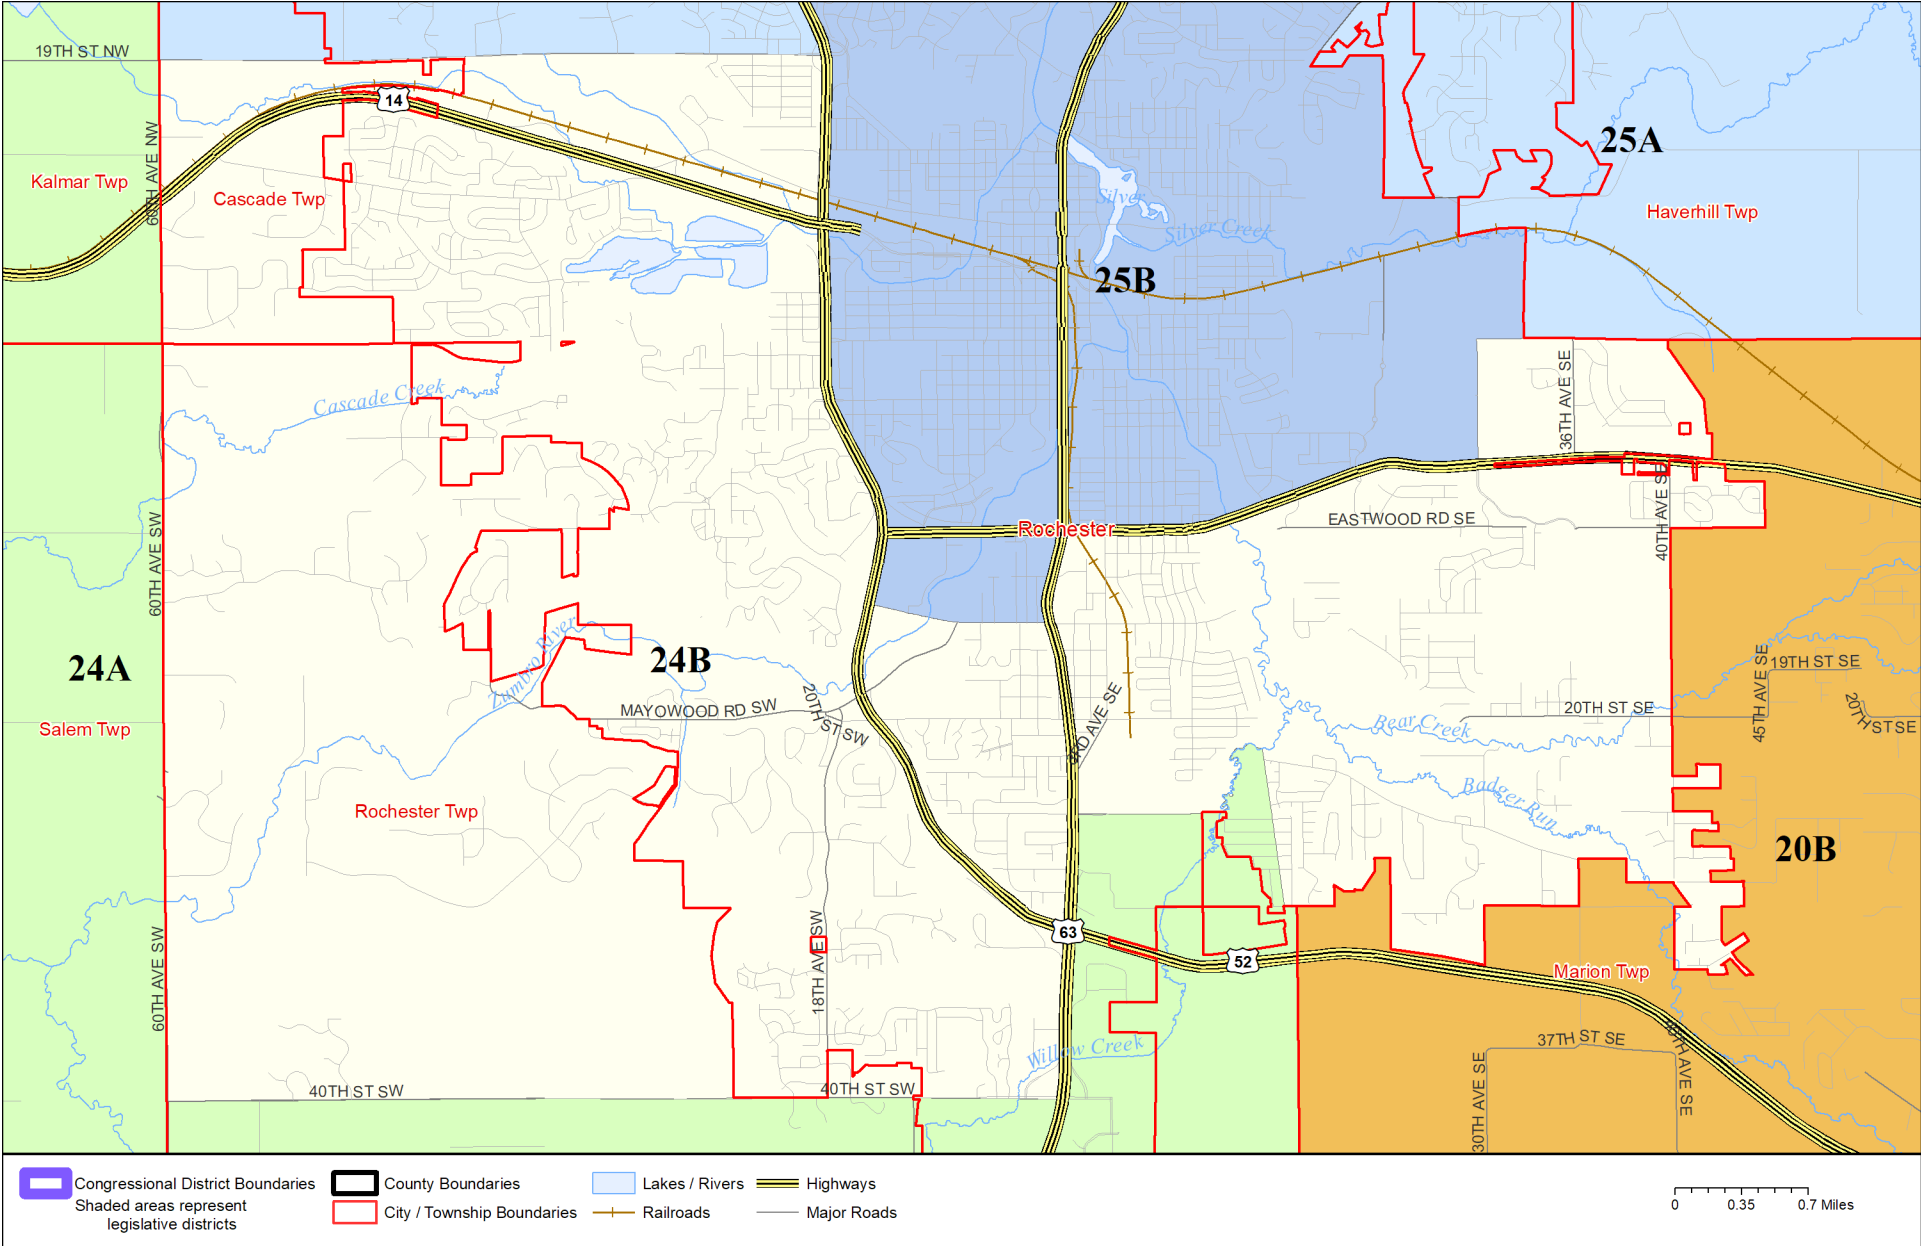

# Legislative District 24B

Published by Office of the Minnesota Secretary of State, Elections Division. Current as of May 2024. Look up districts & polling places at <https://pollfinder.sos.mn.gov>

**About this map**  
 This map shows the Congressional and Legislative Districts ordered by the Special Redistricting Panel in the matter of *Wattson, et al. v. Simon, et al*, No. A21-0243 and A21-0546, on February 15, 2022, as modified by the legislature, as corrected under *Minnesota Statutes* 2.91, subd. 2, or as adjusted under *Minnesota Statutes* 204B.146, subd. 3. Derived from precinct boundaries that are maintained by the Secretary of State and available for download at the [Minnesota Geospatial Commons](https://gisdata.mn.gov) (<https://gisdata.mn.gov>). Road data is from Mn/DOT and U.S. Census (Statewide) and NCompass (Metro). Rail data is from Mn/DOT. Water data is from MN DNR.

## District Description

Territory of Minnesota Legislative District 24B:

- This area in Olmsted County:
  - These precincts in Cascade Twp:
    - CASCADE TWP. P-3
  - These precincts in Marion Twp:
    - MARION TWP. P-2
  - These precincts in Rochester:
    - ROCHESTER W1 P1
    - ROCHESTER W1 P11
    - ROCHESTER W1 P12
    - ROCHESTER W1 P2
    - ROCHESTER W1 P4
    - ROCHESTER W1 P5
    - ROCHESTER W1 P6
    - ROCHESTER W1 P7
    - ROCHESTER W1 P8
    - ROCHESTER W1 P9
    - ROCHESTER W2 P1
    - ROCHESTER W2 P10
    - ROCHESTER W2 P11
    - ROCHESTER W2 P2
    - ROCHESTER W2 P3
    - ROCHESTER W2 P4
    - ROCHESTER W2 P5
    - ROCHESTER W2 P6
    - ROCHESTER W2 P9
    - ROCHESTER W4 P10
    - ROCHESTER W4 P11
    - ROCHESTER W4 P12
    - ROCHESTER W4 P13
    - ROCHESTER W4 P8
    - ROCHESTER W4 P9
    - ROCHESTER W5 P14
  - These precincts in Rochester Twp:
    - ROCHESTER TWP P-1